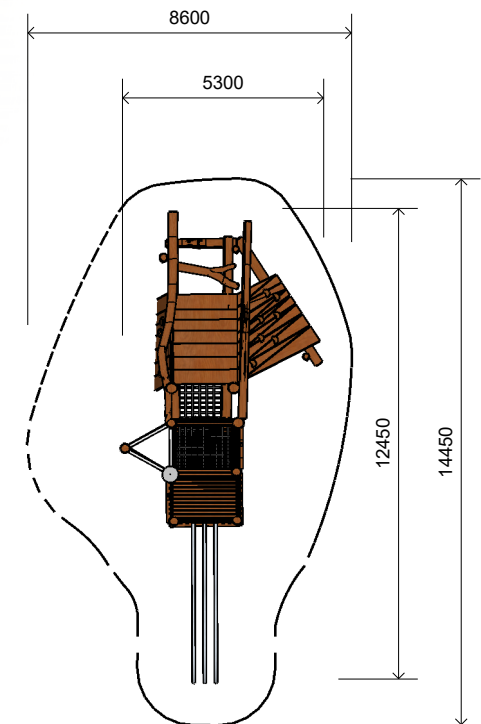

L002701 YIRRA TOWER

Product Information

Category:	Elevated Play
Name:	Yirra Tower
Code:	L002701

Dimensions (mm)

Length:	12,450
Width:	5,300
Overall Height:	6,700

1 **Perspective**
Scale: NTS

2 **Front View**
Scale: 1:200

3 **Top View**
Scale: 1:200

* Most LyPa products are hand-crafted so actual dimensions may vary.
Please advise of particular requirements or constraints to be accommodated.

** This drawing and the information on it remains the property of lyPa Pty Ltd. Written permission must be obtained from lyPa Pty Ltd to copy or produce the whole or part of this drawing or product.