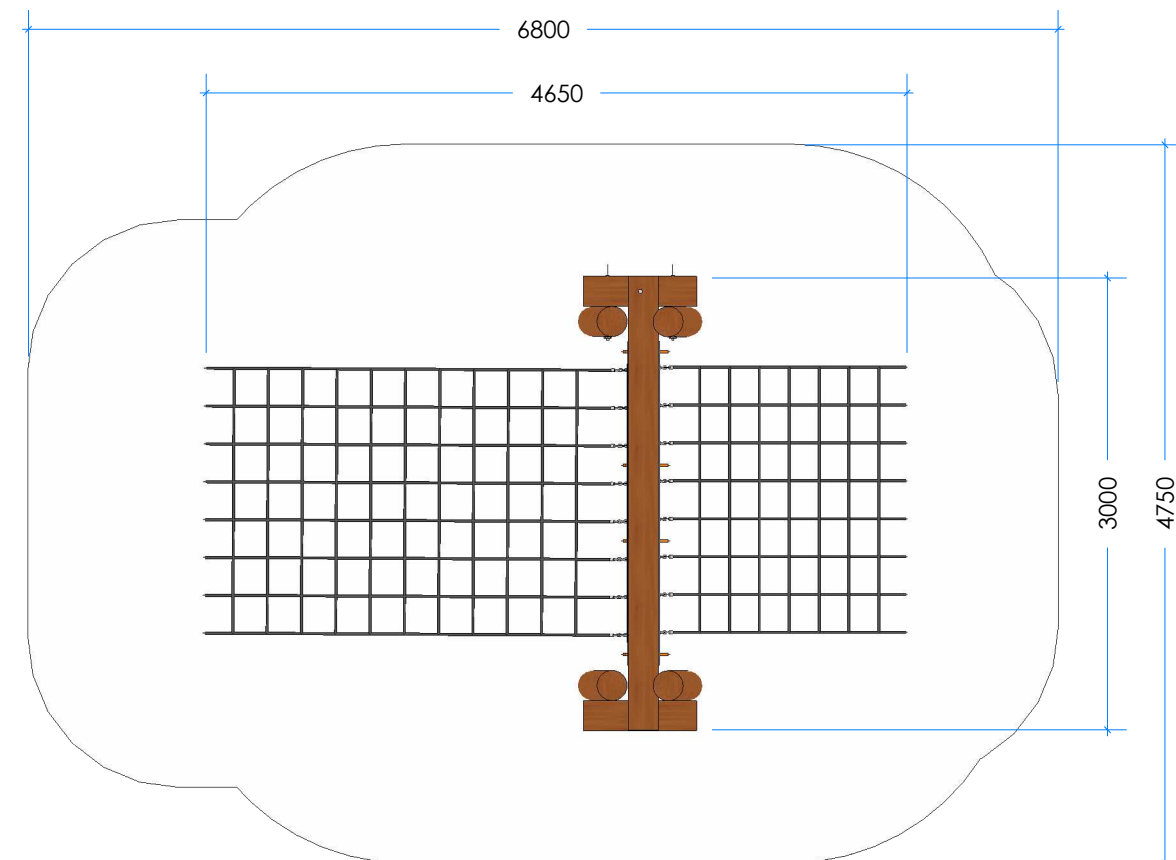

# HILL CLIMB

## Product Information

Code: L003700  
Category: JOURNEY PATHWAYS & MOVEMENT  
Free Height of Fall: 1,400

2 Elevation

3 Top

1 Perspective