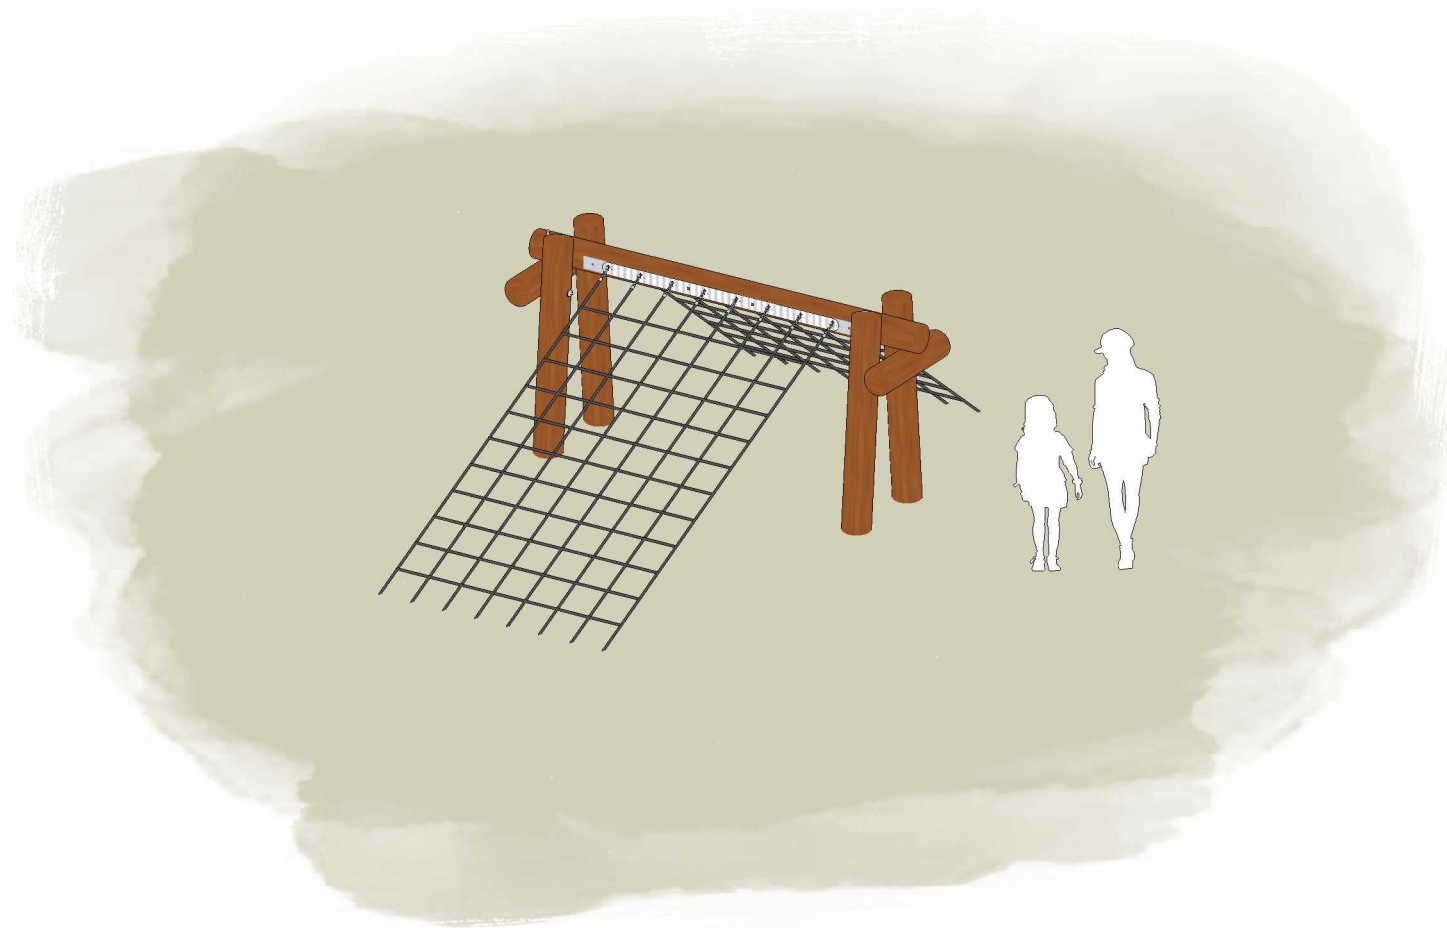

# HILL CLIMB

## Product Information

Code: L003700  
Category: JOURNEY PATHWAYS & MOVEMENT  
Free Height of Fall: 1,400

2 Elevation

3 Top

1 Perspective