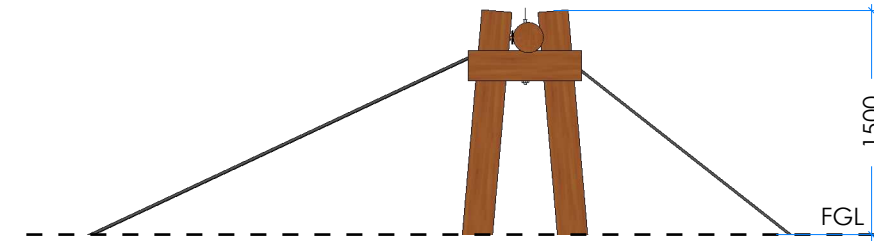

# HILL CLIMB

## Product Information

Code: L003700  
Category: JOURNEY PATHWAYS & MOVEMENT  
Free Height of Fall: 1,400

2 Elevation

3 Top

1 Perspective