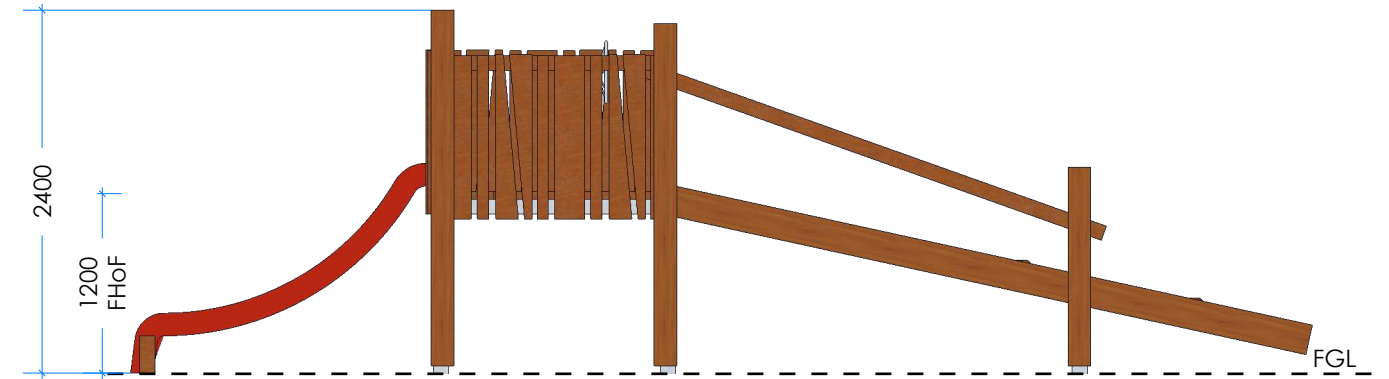

BROOME PIRATE SHIP

Product Information

Code: L006003
Category: ELEVATED CUBBIES
Free Height of Fall: 1,200

1 Perspective

2 Elevation

3 Top