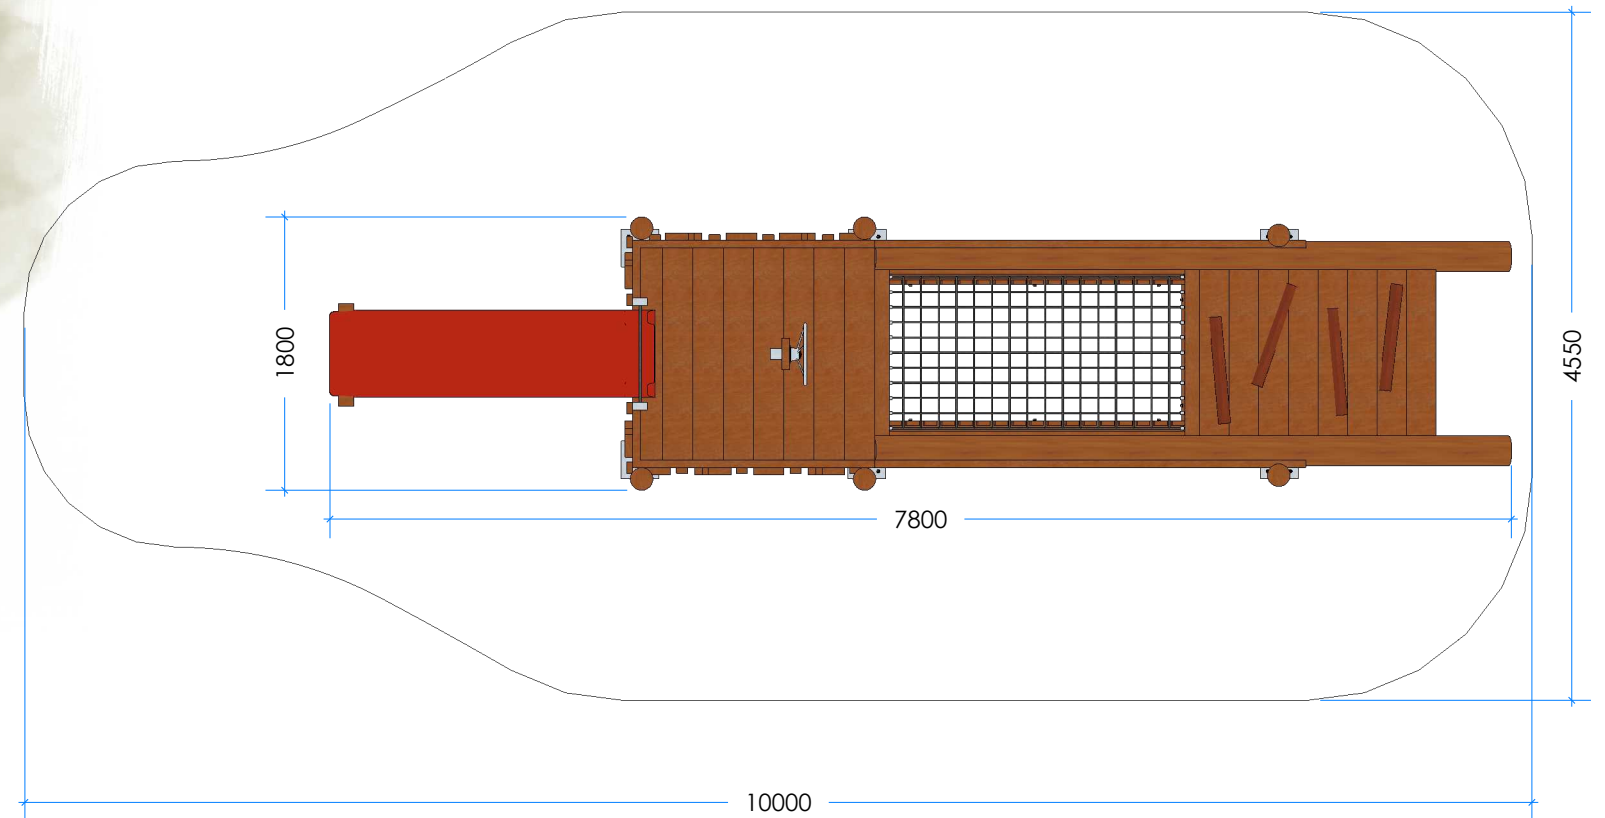

BROOME PIRATE SHIP

Product Information

Code: L006003
Category: ELEVATED CUBBIES
Free Height of Fall: 1,200

1 Perspective

2 Elevation

3 Top