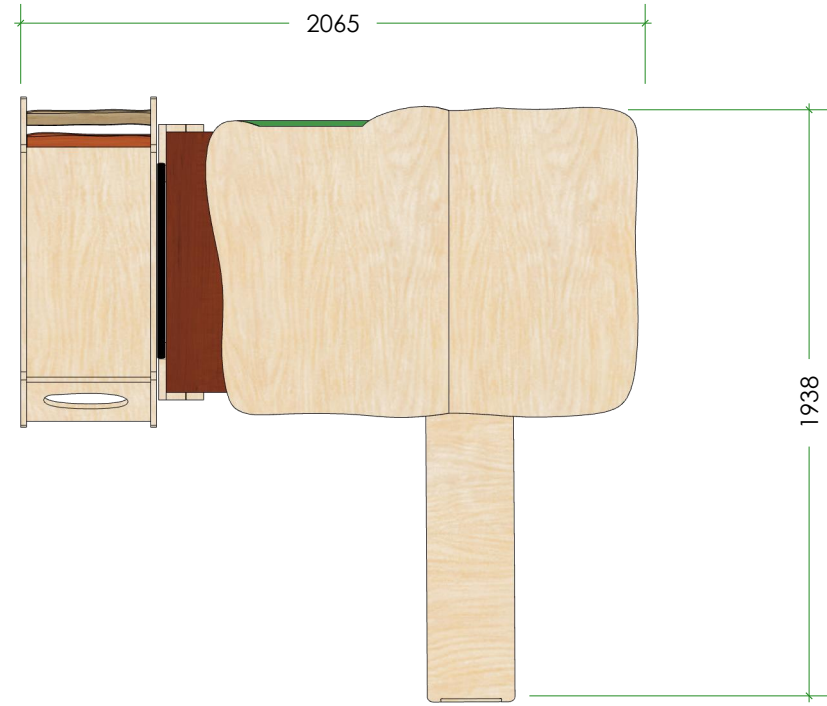

## Product Information

Code: W001900  
Category: LYPA INDOOR  
Free Height of Fall: N/A

1 Perspective

2 Elevation

3 Top

Lypa products are generally hand-crafted so actual dimensions may vary - please advise of particular requirements or constraints to be accommodated. This drawing and the information on it remains the property of lyPa Pty Ltd - written permission must be obtained from lyPa Pty Ltd to copy or produce the whole or part of this drawing or product.