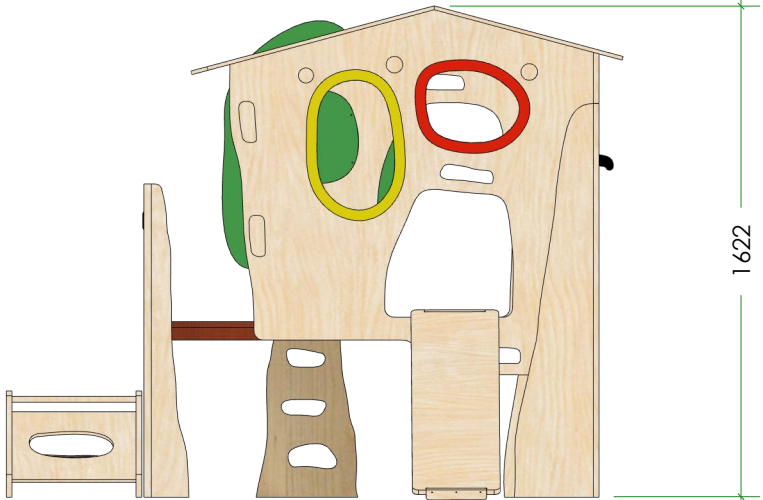

# TREEHOUSE CUBBY

## Product Information

Code: W001900  
Category: LYPA INDOOR  
Free Height of Fall: N/A

1 Perspective

2 Elevation

3 Top

Lypa products are generally hand-crafted so actual dimensions may vary - please advise of particular requirements or constraints to be accommodated. This drawing and the information on it remains the property of lyPa Pty Ltd - written permission must be obtained from lyPa Pty Ltd to copy or produce the whole or part of this drawing or product.