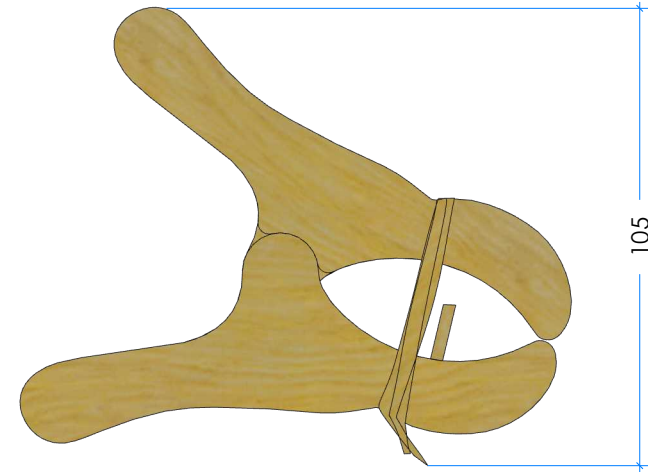

PRODUCT NAME

Product Information

Code: W000100
Category: LYPA INDOOR
Free Height of Fall: N/A

1 Perspective

2 Elevation

3 Top